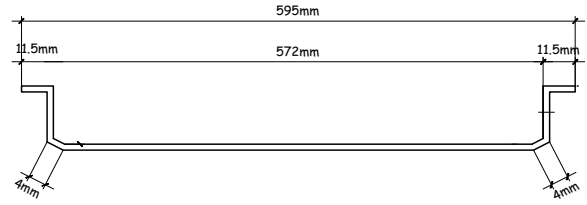

T24 Tile Layout

PERFORATION OPTIONS

Perforated Ceiling Tile

Perforation dimensions

EDGE OPTIONS

Bevelled edge

Square edge

GENERAL ARRANGEMENT DRAWING OF SUSPENSION SYSTEM

Item	Description
A	Lay in panel
B	Main runner
C	Cross runner
D	Cross runner (0.6m)
E	Leveler rod
F	Butterfly clip
G	Soffit
H	Fastener

SPECIFICATIONS

Prepainted Layin Tiles

Material	Thickness	Panel Size	Perforation	NRC	Color	Edge	Grid Options
GI plain	0.5	600x600	NA	NA	White	Beveled	T15, T24
GI perforated	0.5	600x600	2.3	0.5	White	Beveled	T15, T24
SS plain	0.5	600x600	NA	NA	White	Beveled	T15, T24

* Plank Sizes 600x1200/300x1200 are available only in powder coated format
 * Plank sizes are only available in SQ edge options for both T24 and T15 Grids

COLOUR OPTIONS

WHITE

BLACK

WOODEN