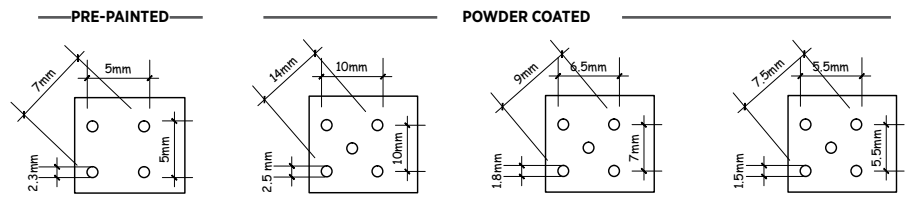

T24 Tile Layout

PERFORATION OPTIONS

Perforated Ceiling Tile

Perforation dimensions

EDGE OPTIONS

Bevelled edge

Square edge

GENERAL ARRANGEMENT DRAWING OF SUSPENSION SYSTEM

Item	Description
A	Lay in panel
B	Main runner
C	Cross runner
D	Cross runner (0.6m)
E	Leveler rod
F	Butterfly clip
G	Soffit
H	Fastener

SPECIFICATIONS

Prepainted Layin Tiles

Material	Thickness	Panel Size	Perforation	NRC	Color	Edge	Grid Options
GI plain	0.5	600x600	NA	NA	White	Beveled	T15, T24
GI perforated	0.5	600x600	2.3	0.5	White	Beveled	T15, T24
SS plain	0.5	600x600	NA	NA	White	Beveled	T15, T24

* Plank Sizes 600x1200/300x1200 are available only in powder coated format
 * Plank sizes are only available in SQ edge options for both T24 and T15 Grids

COLOUR OPTIONS

WHITE

BLACK

WOODEN