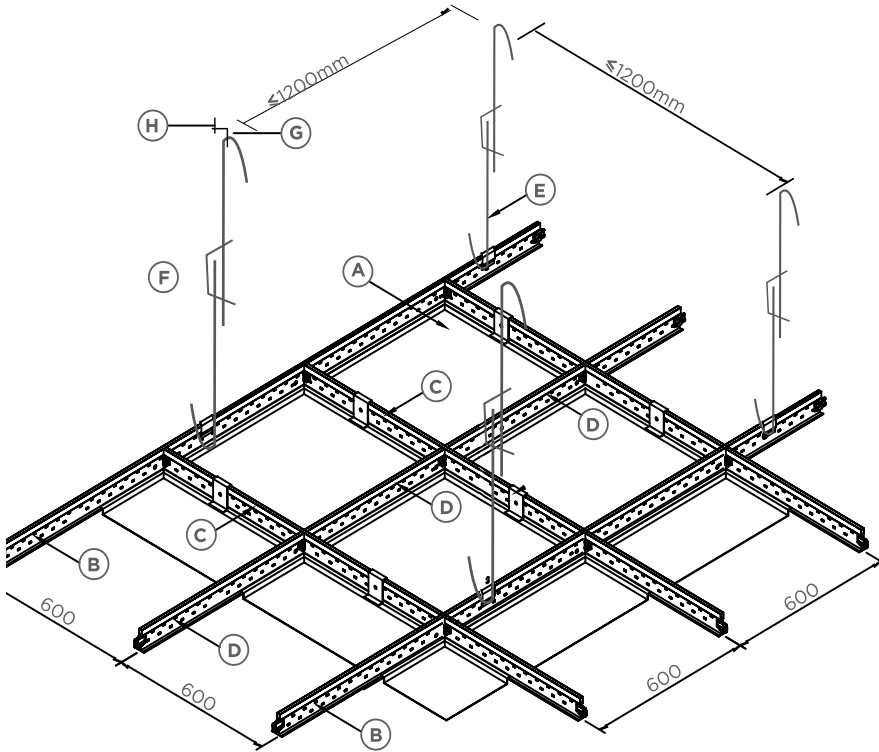

T24 Tile Layout

PERFORATION OPTIONS

Perforated Ceiling Tile

Perforation dimensions

EDGE OPTIONS

Bevelled edge

Square edge

GENERAL ARRANGEMENT DRAWING OF SUSPENSION SYSTEM

Item	Description
A	Lay in panel
B	Main runner
C	Cross runner
D	Cross runner (0.6m)
E	Leveler rod
F	Butterfly clip
G	Soffit
H	Fastener

SPECIFICATIONS

Prepainted Layin Tiles

Material	Thickness	Panel Size	Perforation	NRC	Color	Edge	Grid Options
GI plain	0.5	600x600	NA	NA	White	Beveled	T15, T24
GI perforated	0.5	600x600	2.3	0.5	White	Beveled	T15, T24
SS plain	0.5	600x600	NA	NA	White	Beveled	T15, T24