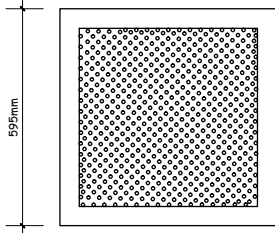

T24 Tile Layout

PERFORATION OPTIONS

Perforated Ceiling Tile

Perforation dimensions

EDGE OPTIONS

Bevelled edge

Square edge

GENERAL ARRANGEMENT DRAWING OF SUSPENSION SYSTEM

Item	Description
A	Lay in panel
B	Main runner
C	Cross runner
D	Cross runner (0.6m)
E	Leveler rod
F	Butterfly clip
G	Soffit
H	Fastener

SPECIFICATIONS

Prepainted Layin Tiles

Material	Thickness	Panel Size	Perforation	NRC	Color	Edge	Grid Options
GI plain	0.5	600x600	NA	NA	White	Beveled	T15, T24
GI perforated	0.5	600x600	2.3	0.5	White	Beveled	T15, T24
SS plain	0.5	600x600	NA	NA	White	Beveled	T15, T24

* Plank Sizes 600x1200/300x1200 are available only in powder coated format
 * Plank sizes are only available in SQ edge options for both T24 and T15 Grids

COLOUR OPTIONS

WHITE

BLACK

WOODEN