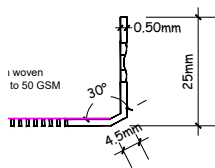

T24 Tile Layout

PERFORATION OPTIONS

Perforated Ceiling Tile

Perforation dimensions

EDGE OPTIONS

Bevelled edge

Square edge

GENERAL ARRANGEMENT DRAWING OF SUSPENSION SYSTEM

Item	Description
A	Lay in panel
B	Main runner
C	Cross runner
D	Cross runner (0.6m)
E	Leveler rod
F	Butterfly clip
G	Soffit
H	Fastener

SPECIFICATIONS

Prepainted Layin Tiles

Material	Thickness	Panel Size	Perforation	NRC	Color	Edge	Grid Options
GI plain	0.5	600x600	NA	NA	White	Beveled	T15, T24
GI perforated	0.5	600x600	2.3	0.5	White	Beveled	T15, T24
SS plain	0.5	600x600	NA	NA	White	Beveled	T15, T24