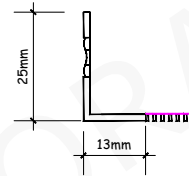

T24 Tile Layout

PERFORATION OPTIONS

Perforated Ceiling Tile

Perforation dimensions

EDGE OPTIONS

Bevelled edge

Square edge

GENERAL ARRANGEMENT DRAWING OF SUSPENSION SYSTEM

Item	Description
A	Lay in panel
B	Main runner
C	Cross runner
D	Cross runner (0.6m)
E	Leveler rod
F	Butterfly clip
G	Soffit
H	Fastener

SPECIFICATIONS

Prepainted Layin Tiles

Material	Thickness	Panel Size	Perforation	NRC	Color	Edge	Grid Options
GI plain	0.5	600x600	NA	NA	White	Beveled	T15, T24
GI perforated	0.5	600x600	2.3	0.5	White	Beveled	T15, T24
SS plain	0.5	600x600	NA	NA	White	Beveled	T15, T24

Powder Coated Layin Tiles

Material	Thickness	Panel Size	Perforation	NRC	Color	Edge	Grid Options
GI plain	0.5	600x600	NA	NA	White	Square/Beveled	T15, T24
GI perforated	0.5	600x600	1.5	0.5	White	Square/Beveled	T15, T24
GI perforated	0.5	600x600	1.8	0.5	White	Square/Beveled	T15, T24
GI perforated	0.5	600x600	2.5	0.5	White	Square/Beveled	T15, T24

* Plank Sizes 600x1200/300x1200 are available only in powder coated format
 * Plank sizes are only available in SQ edge options for both T24 and T15 Grids

COLOUR OPTIONS

WHITE

BLACK

WOODEN