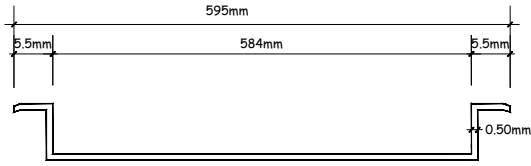

GRID OPTIONS

T15 Tile Layout